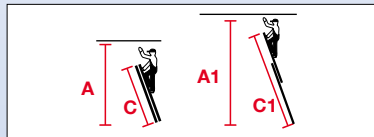

Robilo®

Rope-Operated Two-Piece Extension Ladder

- Two-piece aluminum rung ladder with comfortable rung level adjustment by plastic rope for working in high working heights
- Non-slip, 2-component footcaps: The hard component ensures a strong connection of the cap with the rail; the soft component provides a strong surface stiction and prevents slipping of the ladder
- Automatic locking of catch hook from rung to rung prevents the accidental sliding-down of the upper ladder part
- Wall rollers allow comfortable extension and retraction of the ladder sections (starting with 2x18 rungs)

Certificate
EN 131
Norm

Work. height up to ca. m A	5,50	6,35
Work. height up to ca. m A1	8,75	10,10
Length retracted ca. m C	4,35	5,20
Length extended ca. m C1	7,70	9,10
No. of rungs	2x15	2x18
Weight ca. kg	20,0	26,0
Transport dimensions	Length ca. m	4,36
	Width ca. m	0,44
	Height ca. m	0,15
Art.-No.	120663	120670