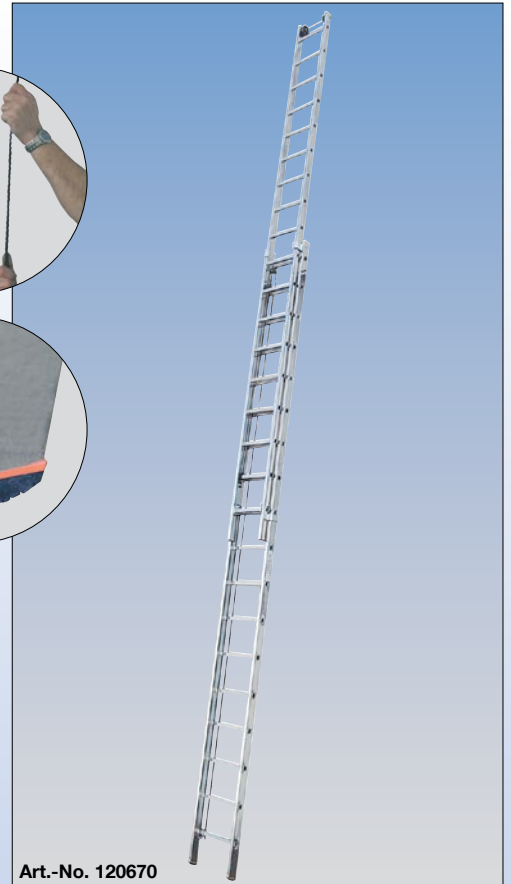

Robilo®

Rope-Operated Two-Piece Extension Ladder

- Two-piece aluminum rung ladder with comfortable rung level adjustment by plastic rope for working in high working heights
- Non-slip, 2-component footcaps: The hard component ensures a strong connection of the cap with the rail; the soft component provides a strong surface stiction and prevents slipping of the ladder
- Automatic locking of catch hook from rung to rung prevents the accidental sliding-down of the upper ladder part
- Wall rollers allow comfortable extension and retraction of the ladder sections (starting with 2x18 rungs)

Certificate
EN 131
Norm

Work. height up to ca. m A	5,50	6,35
Work. height up to ca. m A1	8,75	10,10
Length retracted ca. m C	4,35	5,20
Length extended ca. m C1	7,70	9,10
No. of rungs	2x15	2x18
Weight ca. kg	20,0	26,0
Transport dimensions	Length ca. m	4,36
	Width ca. m	0,44
	Height ca. m	0,15
Art.-No.	120663	120670

For the **CombiSystem** (Safety Accessories) and other accessories refer to page 112.
Suitable for this ladder:
CombiSystem 1, 2, 3, 4, 5, 6, 8

Art.-No. 120670