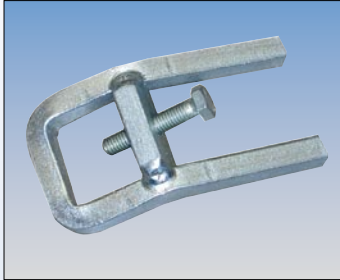

## Accessories

- For roof ladders and chimney sweep ladders

**Roof ladder anti-lift safety device for slate roofs safety fastening**

Art.-No.	804525
----------	--------

**Backplates for chimney sweep ladders (one pair)**

Art.-No. (natural)	804556
Art.-No. (red)	804563
Art.-No. (brown)	804570
Art.-No. (anthracite)	804587

**Roof hooks for slates**

- In accordance with DIN EN 517

Art.-No. (natural)	804518
Art.-No. (red)	804716
Art.-No. (brown)	804778
Art.-No. (anthracite)	804839