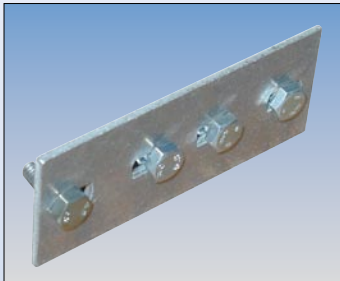

## Accessories

- For roof ladders and chimney sweep ladders

**Roof ladder anti-lift safety device for slate roofs safety fastening**

Art.-No.	804525
----------	--------

**Backplates for chimney sweep ladders (one pair)**

Art.-No. (natural)	804556
Art.-No. (red)	804563
Art.-No. (brown)	804570
Art.-No. (anthracite)	804587

**Roof hooks for slates**

- In accordance with DIN EN 517

Art.-No. (natural)	804518
Art.-No. (red)	804716
Art.-No. (brown)	804778
Art.-No. (anthracite)	804839