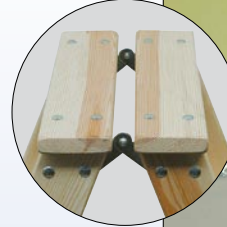

Art.-No. 818225