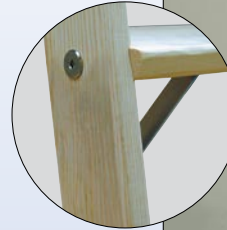

Art.-No. 818225