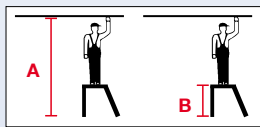

## Foldable Stairs (Light Metal) with and without foldable top rail

- Stable foldable aluminium stairs with large steps dimension 230 x 360 mm
- Non-slip plastic coating of steps
- Foldable with one grip
- Stable double rails
- Non-slip foot caps
- Space-saving storage
- Available in two executions: with and without top rail
- The top rail is equipped with working tray