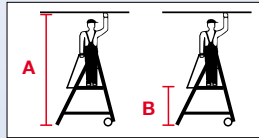

## Platform Ladder Vario Compact

- Unilaterally acendable, foldable aluminium platform ladder with innovative stabilizer system
- Large aluminium platform 650x600 mm with corrugated surface
- Various stabilizer widths and ballast weights enable to reach safe working heights by narrower floor space
- Profiled, 80 mm deep steps for safe ascent
- With hand rail on both sides and three sided platform rail
- The best solution for the use in shelf gangways with narrow widths, working heights of more than 4 m by only 820 mm outer width

Increased stability through ballast weights by the stabilizer

Certificate  
**EN 131**  
Norm

Art.-No. 833037

Art.-No. 833037

<b>Working height to</b>	ca. m <b>A</b>	3,10	3,38	3,65	3,88	4,11	3,88	4,11	4,35	4,77	4,35	4,77	5,28
<b>Platform height</b>	ca. m <b>B</b>	1,10	1,38	1,65	1,88	2,11	1,88	2,11	2,35	2,77	2,35	2,77	3,28
<b>Total height + railing</b>	ca. m.	2,10	2,38	2,65	2,88	3,11	2,88	3,11	3,35	3,77	3,35	3,77	4,28
<b>No. of steps</b>		5	6	7	8	9	8	9	10	12	10	12	14
<b>Floor space width (stabilizer)</b>	ca. m.	0,82	0,82	0,82	0,82	0,82	1,44	1,44	1,44	1,44	2,07	2,07	2,07
<b>Floor space length</b>	ca. m.	1,23	1,37	1,50	1,61	1,72	1,61	1,72	1,84	2,05	1,84	2,05	2,30
<b>Weight (without ballast weights)</b>	ca. kg	37,0	38,0	39,0	44,0	45,0	47,0	48,0	49,0	51,0	50,0	52,0	54,0
<b>Ballast weights</b>	kg	20,0	40,0	60,0	60,0	80,0	20,0	20,0	40,0	60,0	0,0	0,0	20,0
<b>Art.-No.</b>		<b>833006</b>	<b>833013</b>	<b>833020</b>	<b>833037</b>	<b>833044</b>	<b>833143</b>	<b>833150</b>	<b>833167</b>	<b>833174</b>	<b>833358</b>	<b>833365</b>	<b>833372</b>