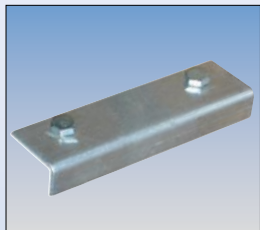

## Roof Ladder

- Available in aluminum, wood or aluminum/wood
- Rails are made of water-proof, glued, multi-layer laminated wood
- Heavy-duty curved rungs are made of aluminum or beech
- GS-approved through the Trade Association
- For assembly purposes the roof ladder can be secured on the roof with the ridge anti-roll bar without the use of roof hooks
- The ladders may be used only up to a roof pitch of 75°

Roof ladders,  
joining angle (pair)

Art.-No. 804549

Art.-No. 804419 Art.-No. 804211 Art.-No. 804310

Ladder length	ca. m	2,25	2,80	3,35	3,95	4,50	5,05
Ladder width	ca. m	0,36	0,36	0,36	0,36	0,36	0,36
No. of rungs		8	10	12	14	16	18
Art.-No. (Aluminium)		804303	804310	804327	804334	804341	804358
Art.-No. (wood)		804402	804419	804426	804433	804440	804457
Art.-No. (Aluminium-wood)		804204	804211	804228	804235	804242	804259