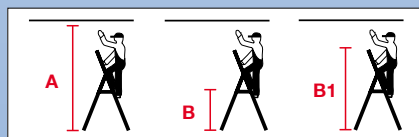

Solido

Standing Step Ladder (Aluminium)

- Unilaterally ascendable aluminium step ladder with high safety top rail and large aluminium standing platform
- Large ergonomic formed working tray for tools with integrated bucket hook
- High-strength step and rail joints for durable connection
- Large non-slip aluminium standing platform for safe foothold
- Large dimensioned safety foot caps ensure a special safe standing

**NEU
NEW**

Ergonomic formed working tray with many storage possibilities and integrated bucket hook

Working height	ca. m A	2,65	2,85	3,05	3,25	3,50	3,70
Standing height	ca. m B	0,65	0,85	1,05	1,25	1,50	1,70
Ladder height	ca. m B1	1,25	1,45	1,65	1,90	2,10	2,30
No. of steps		3	4	5	6	7	8
Weight	ca. kg	3,4	4,1	4,7	5,7	6,4	6,9
Transport dimensions	Length ca. m	1,40	1,60	1,85	2,05	2,30	2,50
	Width ca. m	0,42	0,45	0,47	0,49	0,51	0,54
	Height ca. m	0,14	0,14	0,14	0,14	0,14	0,14
Art.-No.		124234	124241	124258	124265	124272	124289