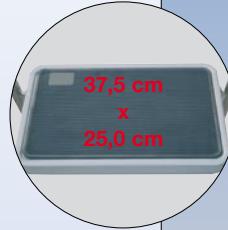

Work. height up to ca. m A	2,50	2,70
Standing height ca. m B	0,50	0,70
Total length ca. m C	1,15	1,40
No. of steps	2	3
Weight ca. kg	4,5	6,0
Transport dimensions	Length ca. m	1,15
	Width ca. m	0,52
	Height ca. m	0,06
Art.-No.	130860	130877

Certificate
EN 14183
Norm

NEW