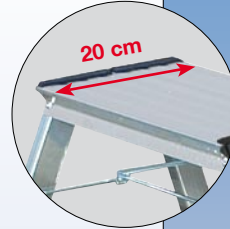

Treppy

Double Folding Step

- Double-sided aluminum folding step with large platform measuring 200 x 350 mm
- 80 mm deep profiled steps for safe ascent and comfortable foothold
- Multiple riveted step/rail joints
- Lightweight and easy-to-use
- Quick and space-saving storage (small storage dimensions)
- Solid safety catches (prevent unintentional folding)
- Non-slip foot caps

Working height	ca. m A	2,45
Standing height	ca. m B	0,45
No. of steps		2x2
Weight ca.	kg	2,0
Transport dimensions	Length ca. m	0,51
	Width ca. m	0,41
	Height ca. m	0,20
Art.-No.		130013

Certificate
EN 14183
Norm