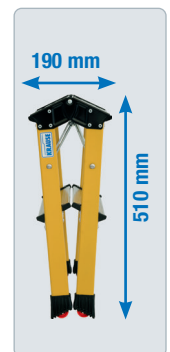

NEW

Also available in white from 2026!

MONTO®

Double Folding step Rolly®

Mobile, colourful aluminium folding step for reaching working heights of up to 2.65 m (3-step version).

- + RollStop-System = Easy to move and safe to use
- + Large, slip-resistant profiled foot caps for extra safe foothold
- + Available in aluminium, yellow, blue, green, and white
- + Lightweight and foldable for space-saving storage

© 2026 by KRAUSE-Werk

Number of steps		2 x 2					2 x 3		
1	A up to approx	m	2.45	2.45	2.45	2.45	2.45	2.65	2.65
	B approx.	m	0.45	0.45	0.45	0.45	0.45	0.65	0.65
2	C approx.	m	0.45	0.45	0.45	0.45	0.45	0.70	0.70
	D approx.	m	0.45	0.45	0.45	0.45	0.45	0.65	0.65
Product weight approx.		kg	2.2	2.2	2.2	2.2	2.2	3.0	3.0
Width (B) approx		m	0.40	0.40	0.40	0.40	0.40	0.45	0.45
Depth (T) approx.		m	0.20	0.20	0.20	0.20	0.20	0.20	0.20
Length (L) approx.		m	0.55	0.55	0.55	0.55	0.55	0.75	0.75
Art.-No.			130037	130044	130082	130143	130167	130068	130075