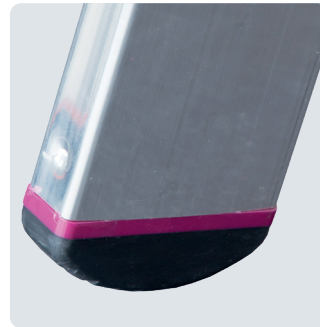

CORDA® Leaning rung ladder

Lightweight and practical aluminium leaning ladder for simple jobs.

- + Rungs ribbed on all sides
- + Anti-slip foot-plugs
- + Lightweight and easy to transport
- + Load capacity of 150 kg

Number of rungs			7	8	9	10	11	12
	A up to approx.	m	2.95	3.20	3.50	3.75	4.00	4.30
	B approx.	m	0.95	1.20	1.50	1.75	2.00	2.30
	C approx.	m	1.95	2.25	2.50	2.75	3.10	3.40
	D approx.	m	1.90	2.15	2.45	2.70	3.00	3.30
Stabiliser width approx.			–	–	–	–	0.70	0.70
Product weight approx.			2.8	3.2	3.6	4.0	4.8	5.2
	Width (B) approx.	m	0.35	0.35	0.35	0.35	0.35	0.35
	Depth (T) approx.	m	0.10	0.10	0.10	0.10	0.10	0.10
	Length (L) approx.	m	2.00	2.25	2.55	2.80	3.10	3.40
Art.-No.			10070	10087	10094	10100	30115	30122