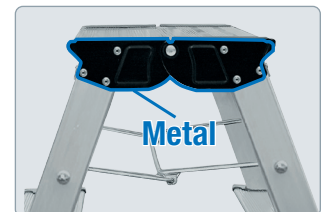

MONTO®

Double folding step Treppy®

The lightweight, sturdy and colourful aluminium folding step with a large top platform.

- + Large 350 x 200 mm top platform for maximum safety
- + Sturdy, impact-resistant metal hinge-joints
- + Integrated safety lock for extra safety
- + Available in white, aluminium, yellow and blue
- + Lightweight and foldable for space-saving storage

Also available in white, yellow and blue from 2026!

© 2025 by KRAUSE-Werk

Number of steps			2 x 2	2 x 2	2 x 2	2 x 2
1	A up to approx.	m	2.45	2.45	2.45	2.45
	B approx.	m	0.45	0.45	0.45	0.45
2	C approx.	m	0.45	0.45	0.45	0.45
	D approx.	m	0.45	0.45	0.45	0.45
Product weight approx.		kg	1.95	1.95	1.95	1.95
	Width (B) approx.	m	0.40	0.40	0.40	0.40
	Depth (T) approx.	m	0.20	0.20	0.20	0.20
	Length (L) approx.	m	0.55	0.55	0.55	0.55
Art.-No.			130006	130013	130150	130181