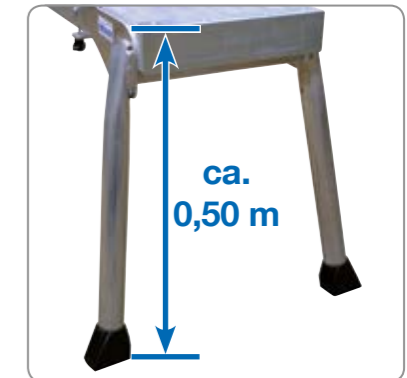

BoardStand (TeleBoard)[®] System

Certificate
EN 131
Norm

560790N • © 2017 by KRAUSE-Werk D-36304 Alsfeld

Art.-No.	123732		①	②	① + ②
		(ca. m)	BoardStand	TeleSet	BoardStand + TeleSet
ca. kg	4,0	 A	0,50	-	max. 0,80