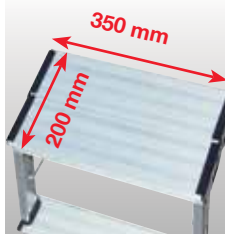

MONTO[®] Double folding step Treppy[®]

A small and sturdy aluminium folding step for lower levels

- + Double-sided aluminium folding step with large platform measuring 200 x 350 mm
- + Sturdy and impact-resistant metal hinge connections
- + Integrated safety blockers for a maximum of safety
- + Foldable for space-saving storage

Number of steps		2 x 2	
1	A up to approx.	in m	2.45
	B approx.	in m	0.45
2	C approx.	in m	0.45
	D approx.	in m	0.45
Product weight approx.		in kg	2.0
	Width (B) approx.	in m	0.40
	Depth (T) approx.	in m	0.20
	Length (L) approx.	in m	0.55
Article No.		130013	