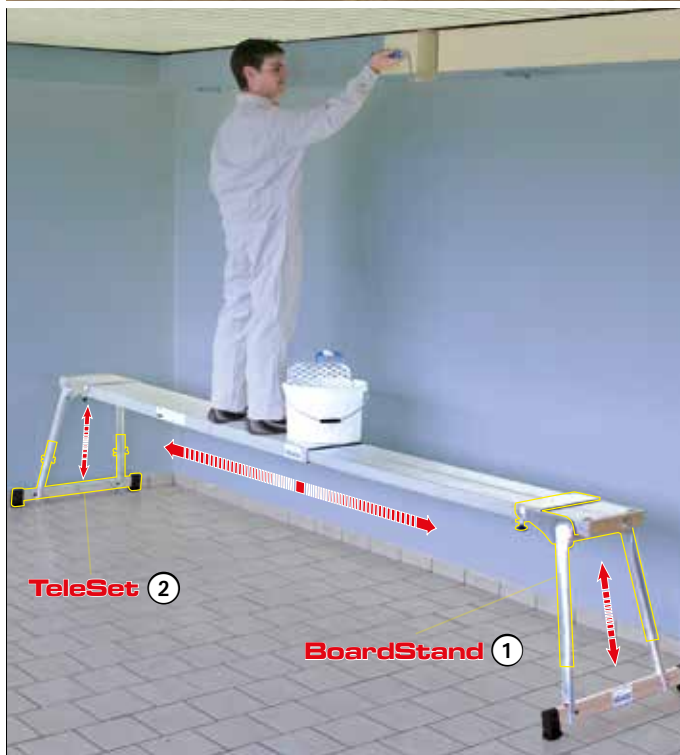

TeleBoard®
System

Telescopic aluminium board

Sturdy and continuously adjustable aluminium telescopic board with an integrated transportation lock. The board is suitable for a wide range of different indoor and outdoor works.

- + Closed case profile for more stability and easy cleaning
- + Continuously extendable from 1.75–3.50 m
- + With the optional purchasable accessories a complete working platform can be set up which can easily be moved with one hand due to its solidly bonded components
- + Max. working height approx. 3.00 m
- + Extremely stable due to the extra wide stabiliser (TeleSet, available as an accessory)
- + Carries up to 200 kg

BoardStand: Trestles for the telescopic board to create a working platform – platform height: approx. 0.50 m

TeleSet: To widen the floor space and increase the height of the working platform - platform height: approx. 0.60–0.80 m

TeleBoard[®] System

Telescopic aluminium board

Article No.	123701	123718
	12 kg	13.5 kg
	approx. 1.75 m	approx. 2.05 m
	approx. 2.98 m	approx. 3.50 m
	approx. 0.30 m	
	approx. 0.07 m	
	A (approx.)	min. 2.60 m max. 2.80 m
	B (approx.)	min. 0.60 m max. 0.80 m
	A (approx.)	approx. 2.50 m
	B (approx.)	approx. 0.50 m
	A (approx.)	approx. 3.00 m
	B (approx.)	max. 1.00 m